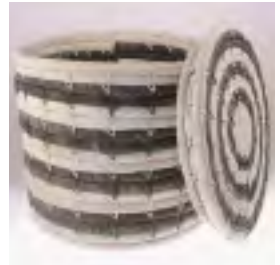

REF/SKU:02-02-325-U

Ropero triangular / Triangular plantain husk container
Largo/ Length (Cms): 70
Ancho/ Width (Cms): 40
Alto/ Height (Cms): 80
Peso/ Weight (Grs): 1200
Material / Material: Calceta de plátano / Plantain husk
Lugar De Origen/ Place Of Origin: Turbo, Antioquia

REF/SKU:02-02-632-U

Cesto grande / Large basket
Largo/ Length (Cms): 54
Ancho/ Width (Cms): 48
Alto/ Height (Cms): 60
Peso/ Weight (Grs): 480
Materia I/ Material: Cañabrava / Cañabrava fiber
Lugar De Origen/ Place Of Origin: Riosucio, Caldas

REF/SKU:02-02-325-A

Ropero rectangular / Rectangular plantain husk container
Largo/ Length (Cms): 75
Ancho/ Width (Cms): 75
Alto/ Height (Cms): 80
Peso/ Weight (Grs): 1200
Material / Material: Calceta de plátano / Plantain husk
Lugar De Origen/ Place Of Origin: Turbo, Antioquia

REF/SKU:02-02-601-U

Juego de 3 tereras / Set of 3 paja terera containers
Material/ Material: Paja terera / Tetera straw
Lugar De Origen/ Place Of Origin: Timbiquí, Cauca

Grande / Large

Largo/ Length (Cms): 34
Ancho/ Width (Cms): 34
Alto/ Height (Cms): 90
Peso/ Weight (Grs): 1000

Mediano / Medium

32x32x80-680 Grs

Pequeño / Small

30x30x70-530 Grs

REF/SKU:02-02-612-A

Small black/white container
Alto/ Height (Cms): 35
Diámetro/ Diameter (Cms): 38
Peso/ Weight (Grs): 2650
Material / Material: Calceta de plátano / Plantain husk
Lugar De Origen/ Place Of Origin: Rabolargo, Cesar
* Disponible en otros tamaños / Available in other sizes

REF/SKU:02-02-612-U
40x40-2800 Grs.

REF/SKU:02-04-802-A