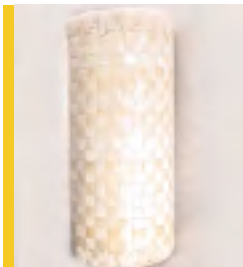

REF/SKU:02-04-789-U

Contenedor en calceta / Plantain husk container

Alto/ Height (Cms): 60
Diámetro/ Diameter (Cms): 30
Peso/ Weight (Grs): 2150
Material/ Material: Calceta de plátano / Plantain husk
Lugar De Origen/ Place Of Origin: Turbo, Antioquia
*Disponible en otro tamaño / Available in other size

REF/SKU:02-04-790-A

80x30-2590 Grs.
Alto/ Height (Cms): 80
Diámetro/ Diameter (Cms): 30
Peso/ Weight (Grs): 2590