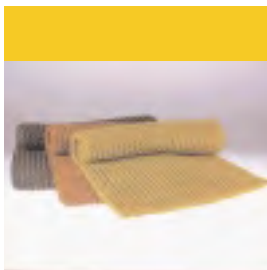

REF/SKU:02-04-547-A

Fique bath mat
Largo/ Length (Cms): 70
Ancho/ Width (Cms): 50
Peso/ Weight (Grs): 1095
Material/ Material: Fique / Fique fiber
Lugar De Origen/ Place Of Origin: Curiti,
Santander
* Disponible en otros tamaños y colores /
Available in other sizes and colors