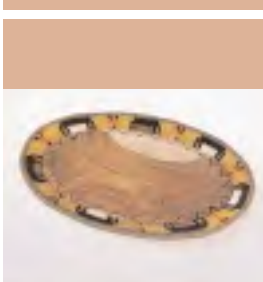

REF/SKU:11-02-044-C
Bandeja madera werregue / Wood and
werregue tray
Largo/ Length (Cms):42
Ancho/ Width (Cms):29
Alto/ Height (Cms):6
Peso/ Weight:820
Material/ Material: Madera y werregue /
Wood and werregue palm
Lugar De Origen/ Place Of Origin:Bajo San
Juan, Chocó