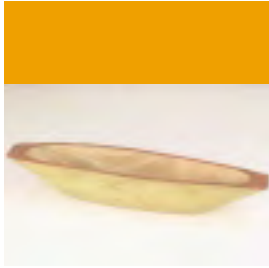

REF/SKU:02-09-137-A

Jabonera coco/ Coconut soap holder
Largo/ Length (Cms): 8
Ancho/ Width (Cms): 9
Alto/ Height (Cms): 5
Peso/ Weight (Grs): 40
Material/ Material: Coco / Coconut
Lugar De Origen/ Place Of Origin: Zipacón,
Cundinamarca

REF/SKU:02-09-138-U

Pasaboquero en guadua / Snack tray
Largo/ Length (Cms): 30
Ancho/ Width (Cms): 21
Alto/ Height (Cms): 5
Peso/ Weight (Grs): 600
Material/ Material: Guadua / Bamboo
Lugar De Origen/ Place Of Origin:
Cachipay, Cundinamarca

REF/SKU:02-09-077-A

Bandeja en madera y fique / Wood tray
with colled fique

Largo/ Length (Cms): 54
Ancho/ Width (Cms): 23
Alto/ Height (Cms): 4
Peso/ Weight (Grs): 850
Material/ Material: Madera y fique / Figue
and wood
Lugar De Origen/ Place Of Origin:
Guacamayas, Boyaca

REF/SKU:02-09-137-U

Jabonera coco/ Coconut soap holder
Largo/ Length (Cms): 12
Alto/ Height (Cms): 7
Peso/ Weight (Grs): 40
Material/ Material: Coco / Coconut
Lugar De Origen/ Place Of Origin: Zipacón,
Cundinamarca

REF/SKU:02-09-139-A

Bandeja batea café / Wooden tray
Largo/ Length (Cms): 48
Ancho/ Width (Cms): 23
Alto/ Height (Cms): 10
Peso/ Weight (Grs): 1800
Material/ Material: Madera / Wood
Lugar De Origen/ Place Of Origin:
Cachipay, Cundinamarca

REF/SKU:06-02-155-A

Frutero barca mediano / Medium wood
fruit holder

Largo/ Length (Cms):50
Ancho/ Width (Cms):11
Alto/ Height (Cms):9
Peso/ Weight (Grs) :830
Material / Material: Madera / Wood
Lugar De Origen/ Place Of Origin:Pasto,
Nariño
* Disponible en otros tamaños / Available
in other sizes

REF/SKU:06-02-155-B

60x15x10-1780 Grs.

REF/SKU:06-02-155-U

40x10x6-450 Grs.

REF/SKU:02-09-139-U

Bandeja madera guadua / Bamboo and
wood tray