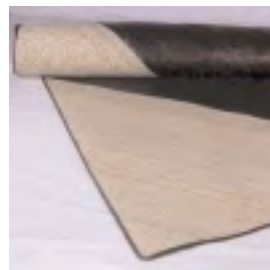

REF/SKU:02-04-547-A

Fique bath mat
Largo/ Length (Cms): 70
Ancho/ Width (Cms): 50
Peso/ Weight (Grs): 1095
Material/ Material: Fique / Fique fiber
Lugar De Origen/ Place Of Origin: Curiti,
Santander
* Disponible en otros tamaños y colores /
Available in other sizes and colors