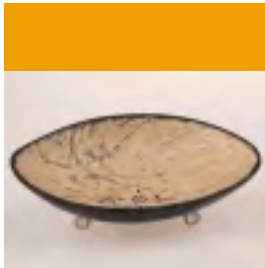

REF/SKU:02-09-137-U

Jabonera coco/ Coconut soap holder
Largo/ Length (Cms): 12
Alto/ Height (Cms): 7
Peso/ Weight (Grs): 40
Material/ Material: Coco / Coconut
Lugar De Origen/ Place Of Origin: Zipacón,
Cundinamarca