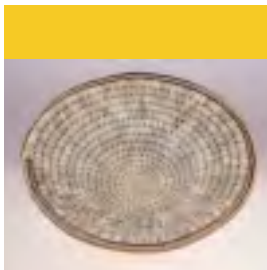

REF/SKU:02-04-678-D

Frutero wild pine / Wild pine and copper
fruit holder
Alto/ Height (Cms): 15
Diámetro/ Diameter (Cms): 50
Peso/ Weight (Grs): 2240
Material/ Material: Cobre y wildpine /
Wildpine and copper
Lugar De Origen/ Place Of Origin: San
Andrés Island