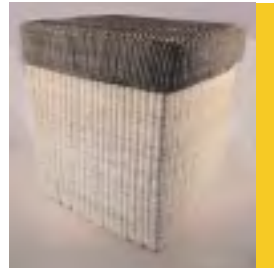

REF/SKU:02-02-632-U

Cesto grande / Large basket
Largo/ Length (Cms): 54
Ancho/ Width (Cms): 48
Alto/ Height (Cms): 60
Peso/ Weight (Grs): 480
Materia I/ Material: Cañabrava / Cañabrava fiber
Lugar De Origen/ Place Of Origin: Riosucio, Caldas