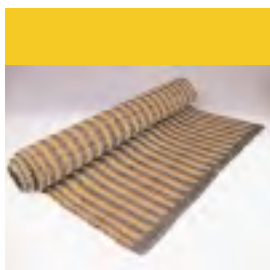

REF/SKU:02-04-547-A

Fique bath mat
Largo/ Length (Cms): 70
Ancho/ Width (Cms): 50
Peso/ Weight (Grs): 1095
Material/ Material: Fique / Fique fiber
Lugar De Origen/ Place Of Origin: Curiti,
Santander
* Disponible en otros tamaños y colores /
Available in other sizes and colors