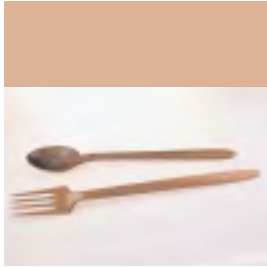

REF/SKU:11-09-035-A

Butaco Sibunday / Sibunday indigenous stool
Alto/ Height (Cms):30
Diámetro/ Diameter (Cms):28
Peso/ Weight:7000
Material/ Material: Madera / Wood
Lugar De Origen/ Place Of Origin:Sibunday, Putumayo

REF/SKU:11-06-131-U

Juego x 2 cubiertos palosangre / Set of 2 palosangre utensils
Largo/ Length (Cms):22
Peso/ Weight:100
Material/ Material: Madera / Wood
Lugar De Origen/ Place Of Origin:Amazon

REF/SKU:11-07-006-U

Canasto Urutú / Urutú basket
Alto/ Height (Cms):16
Diámetro/ Diameter (Cms):16
Peso/ Weight:50
Material/ Material:Chocolatillo / Chocolatillo fiber
Lugar De Origen/ Place Of Origin:Vaupés
* Diseños unicos / Unique designs

REF/SKU:11-06-131-A

Juego x 2 cubiertos palosangre / Set of 2 palosangre utensils
Largo/ Length (Cms):33
Peso/ Weight:160
Material/ Material: Madera / Wood
Lugar De Origen/ Place Of Origin:Amazon

REF/SKU:11-06-068-A

Canasto cumare pequeño / Small cumare basket
Alto/ Height (Cms):20
Diámetro/ Diameter (Cms):26
Peso/ Weight:510
Material/ Material: Cumare / Cumare fiber
Lugar De Origen/ Place Of Origin:Cumaribo, Vichada
* Disponible en otro tamaño / Available in other size

REF/SKU:11-07-023-U

Balay / Indigenous balay basket
Diámetro/ Diameter (Cms):25-29
Peso/ Weight:50
Material/ Material:Juajua
Lugar De Origen/ Place Of Origin:Vichada
* Disponible en otros tamaños / Available in other sizes

REF/SKU:11-06-111-B

Juego de cuchara y tenedor palosangre / Set of palosangre utensils
Largo/ Length (Cms):40
Peso/ Weight:150
Material/ Material: Madera / Wood
Lugar De Origen/ Place Of Origin:Amazon

REF/SKU:11-06-068-B
mediano / Medium
Alto/ Height (Cms):20
Diámetro/ Diameter (Cms):35
Peso/ Weight:765

REF/SKU:11-07-028-J
Diámetro/ Diameter (Cms):46-50
Peso/ Weight:50