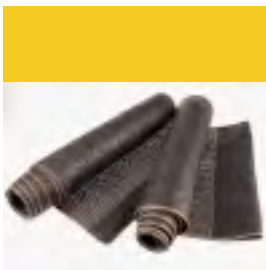

REF/SKU:02-04-547-A

Fique bath mat
Largo/ Length (Cms): 70
Ancho/ Width (Cms): 50
Peso/ Weight (Grs): 1095
Material/ Material: Fique / Fique fiber
Lugar De Origen/ Place Of Origin: Curiti,
Santander
* Disponible en otros tamaños y colores /
Available in other sizes and colors